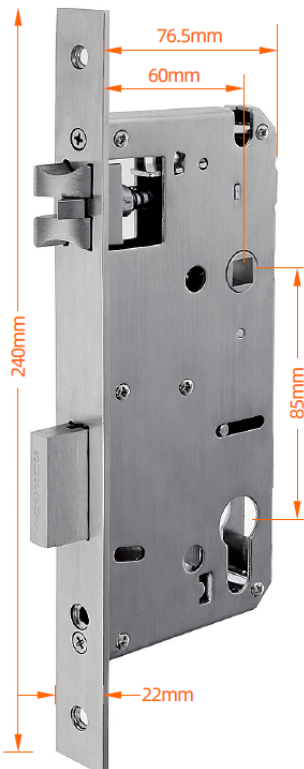

ML-SP-M-60/85-SWING